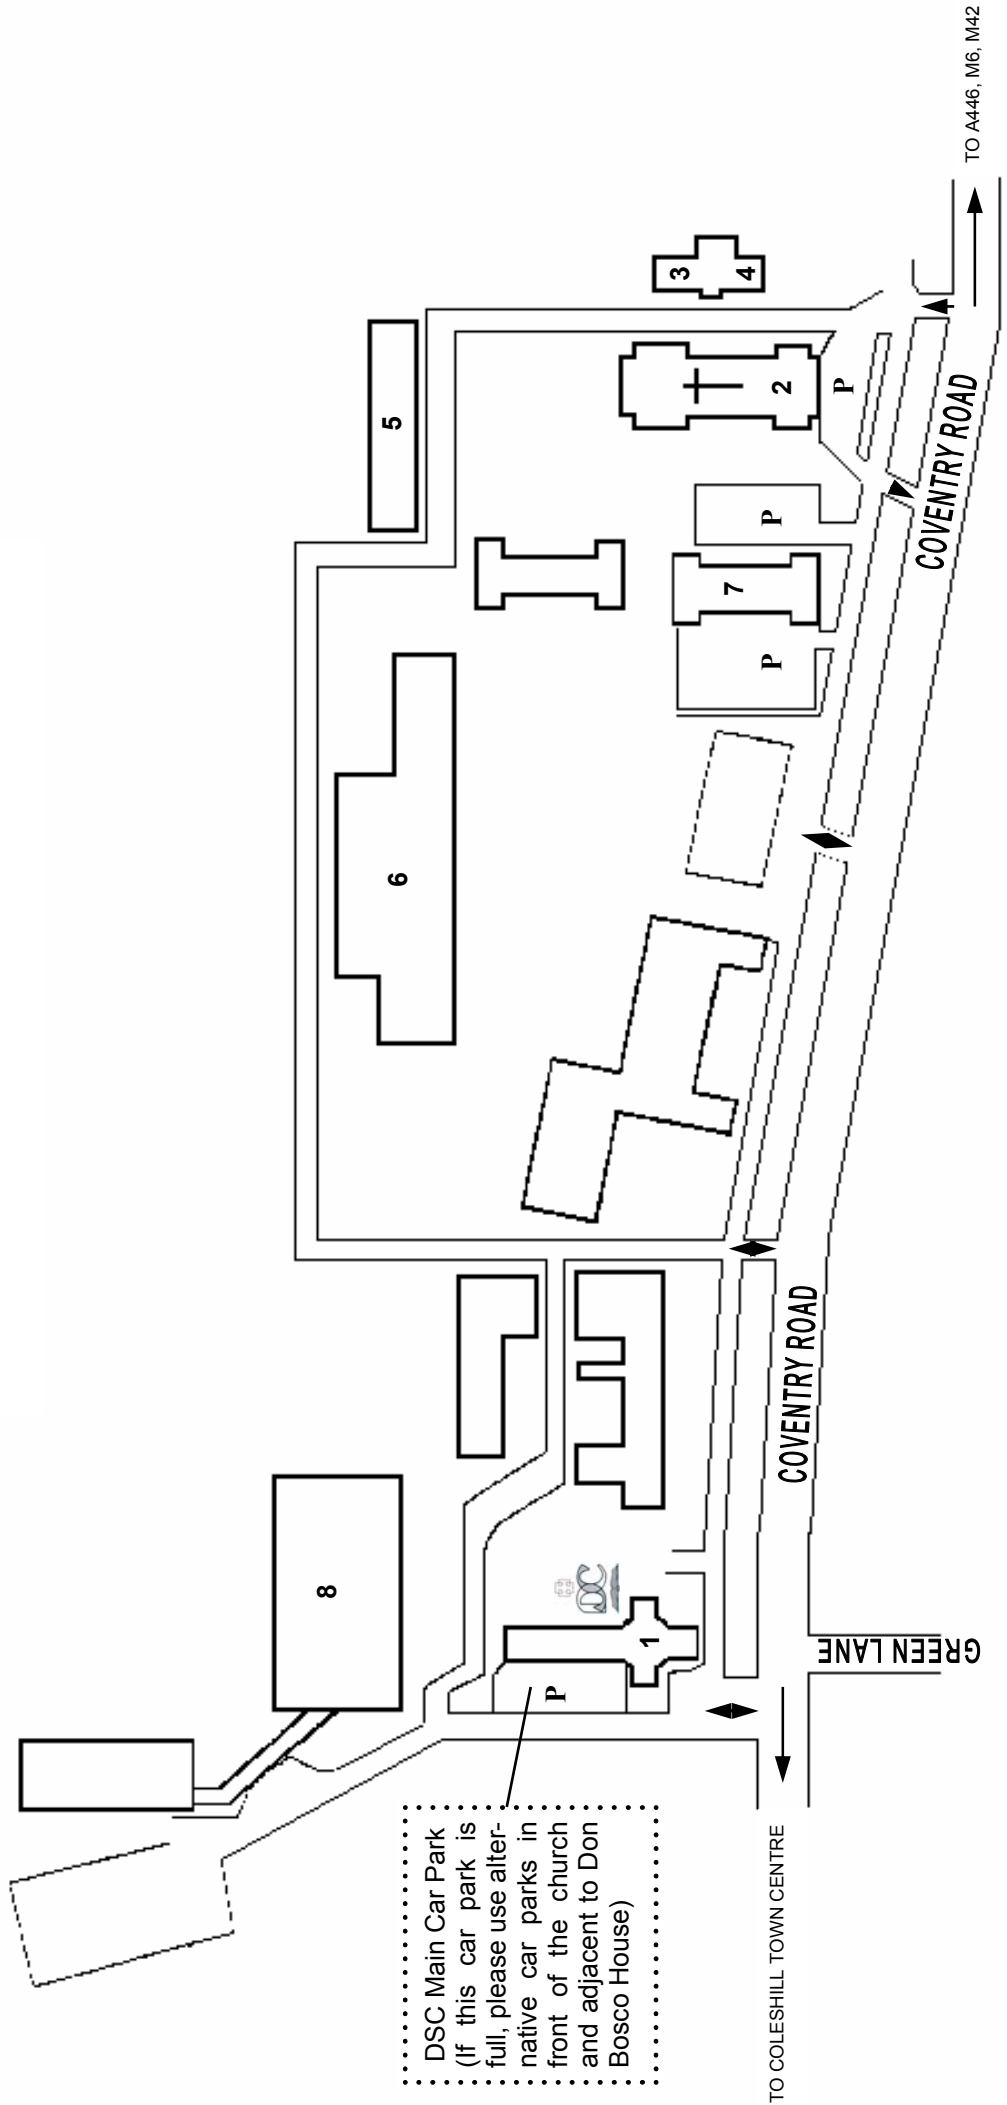

**DIOCESAN SCHOOLS COMMISSION
COLESHILL**

DETAILED SITE PLAN

1. Diocesan Schools Commission Offices
2. Sacred Heart & St Teresa's Church
3. The Presbytery (No 67 Coventry Road)
4. Parish Centre
5. St Catherine's Bungalows
6. St Joseph's Care Home
7. Don Bosco House:
  - i) CJM Music
  - ii) Department of Religious Education
  - iii) Youth Service
8. Fr Hudson's Society Central Office

..... DSC Main Car Park
..... (If this car park is
..... full, please use alter-
..... native car parks in
..... front of the church
..... and adjacent to Don
..... Bosco House)
.....

TO COLESHILL TOWN CENTRE

COVENTRY ROAD

GREEN LANE

COVENTRY ROAD

TO A446, M6, M42