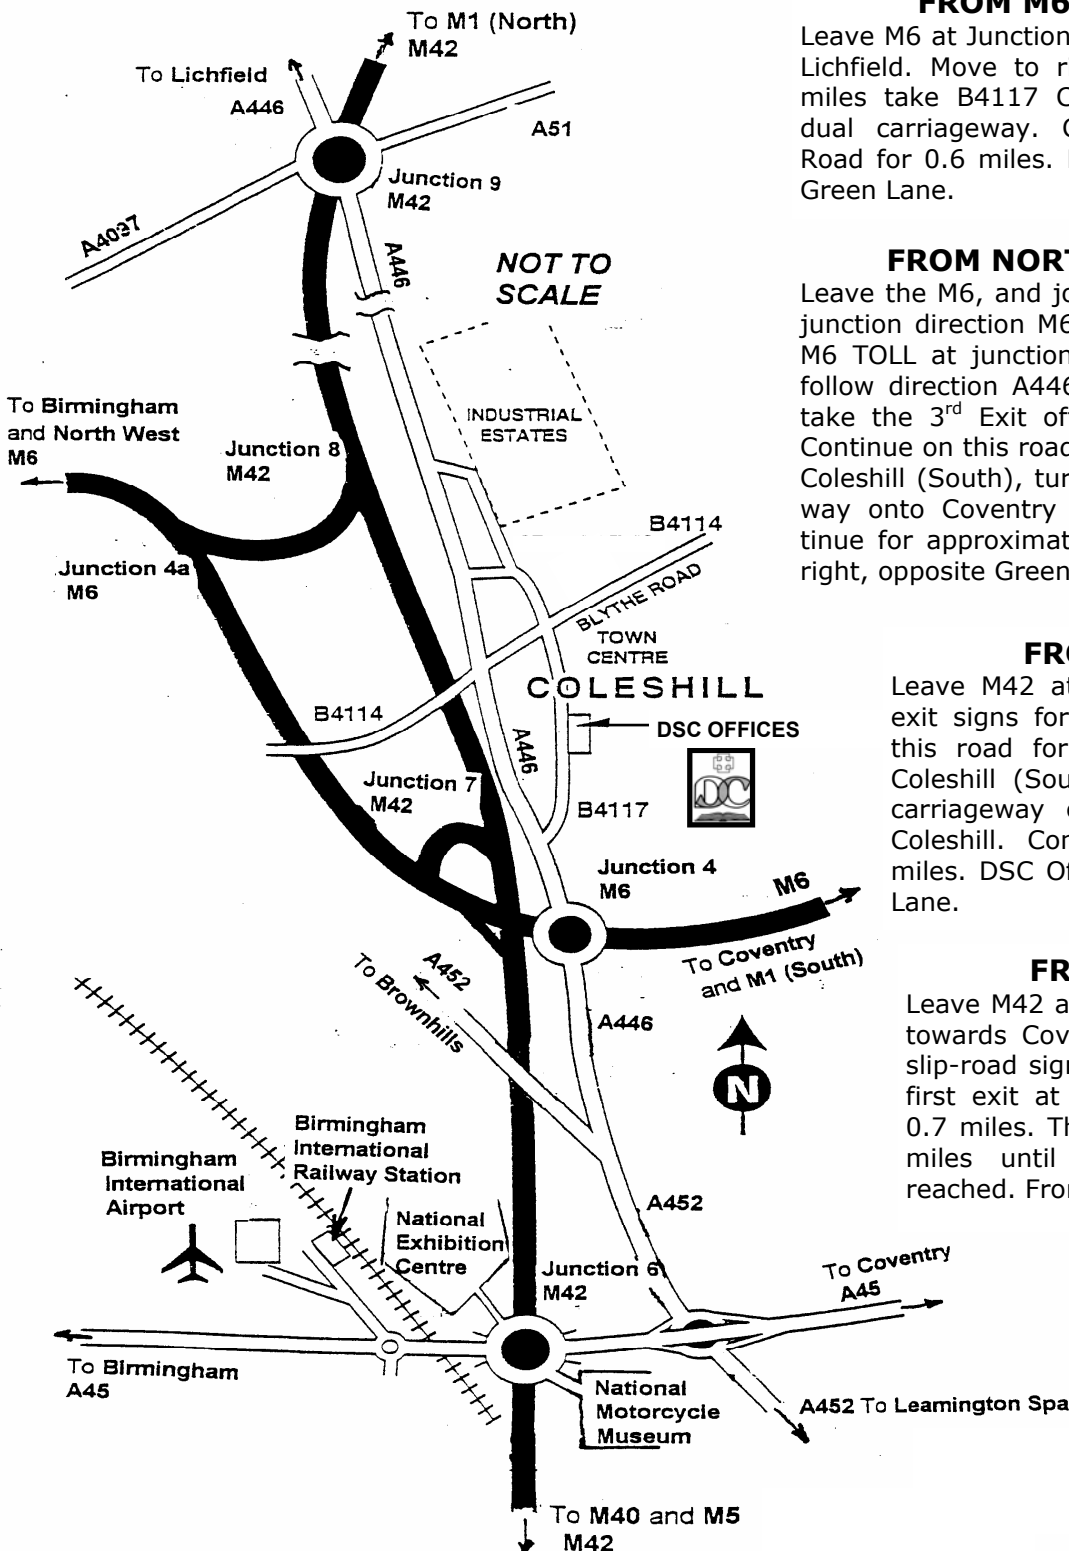

DIOCESAN SCHOOLS COMMISSION

61 Coventry Road Coleshill
Birmingham B46 3EA

Telephone: 01675 430230
Fax: 01675 430321

Email: bdsc@bdsc.org.uk
Web-site: www.bdsc.org.uk

HOW TO FIND US

FROM M6 (North & South)

Leave M6 at Junction 4 (not 4a) onto A446 towards Lichfield. Move to right hand lane and after 0.2 miles take B4117 Coleshill (South), crossing the dual carriageway. Continue ahead on Coventry Road for 0.6 miles. DSC Offices on right, opposite Green Lane.

FROM NORTH USING M6 TOLL

Leave the M6, and join the M6 TOLL at the M6/J12 junction direction M6 TOLL THE SOUTH. Leave the M6 TOLL at junction T2 and at small roundabout follow direction A446 COLESHILL. After 434 yards take the 3rd Exit off Island onto A446 Coventry. Continue on this road for several miles until sign for Coleshill (South), turning left off the dual carriageway onto Coventry Road towards Coleshill. Continue for approximately 0.5 miles. DSC Offices on right, opposite Green Lane.

FROM M42 (North)

Leave M42 at Junction 9. At Island follow exit signs for A446 Coventry. Continue on this road for several miles until sign for Coleshill (South), turning left off the dual carriageway onto Coventry Road towards Coleshill. Continue for approximately 0.5 miles. DSC Offices on right, opposite Green Lane.

FROM M42 (South)

Leave M42 at Junction 6 follow A45 briefly, towards Coventry. Keep to nearside lane, slip-road signposted A52 Brownhills. Take first exit at large Island, follow A52 for 0.7 miles. Then follow A446 Lichfield for 2 miles until island for M6 junction is reached. From there proceed as from M6.

LOCAL DIRECTIONS

The DSC Offices are situated 0.4 miles South of Coleshill Town Centre on the east side of the Coventry Road, B4117. Main entrance is opposite Green Lane.